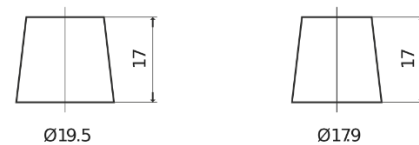

**Product overview**

Batteries for Cars

**AGM EK720**

Part number	EK720
Technology	AGM
EAN/GTIN	3661024037907
Voltage	12 V
Capacity	72 Ah
CCA	760 A
Length	278 mm
Width	175 mm
Height	190 mm
Box size	L03
Polarity	ETN 0
Terminal Type	EN taper post
Hold Down	B13
Weights (subject of variation)	20.60 kg

**Polarity**

**Terminal Type**

Positive Terminal

Negative Terminal

**Hold Down**

Design, features and specifications are subject to change without notice. We disclaim any representation or warranty, express or implied, concerning the data or recommendations, and in no event shall be liable for any loss or damage claimed to have arisen as a result. Some products may not be available in your local market.