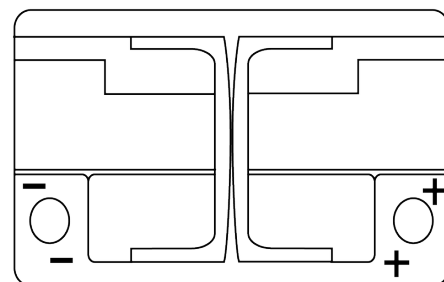

**Product overview**

Batteries for Cars

**AGM EK720**

Part number	EK720
Technology	AGM
EAN/GTIN	3661024037907
Voltage	12 V
Capacity	72 Ah
CCA	760 A
Length	278 mm
Width	175 mm
Height	190 mm
Box size	L03
Polarity	ETN 0
Terminal Type	EN taper post
Hold Down	B13
Weights (subject of variation)	20.60 kg

**Polarity**

**Terminal Type**

Positive Terminal

Negative Terminal

**Hold Down**

Design, features and specifications are subject to change without notice. We disclaim any representation or warranty, express or implied, concerning the data or recommendations, and in no event shall be liable for any loss or damage claimed to have arisen as a result. Some products may not be available in your local market.